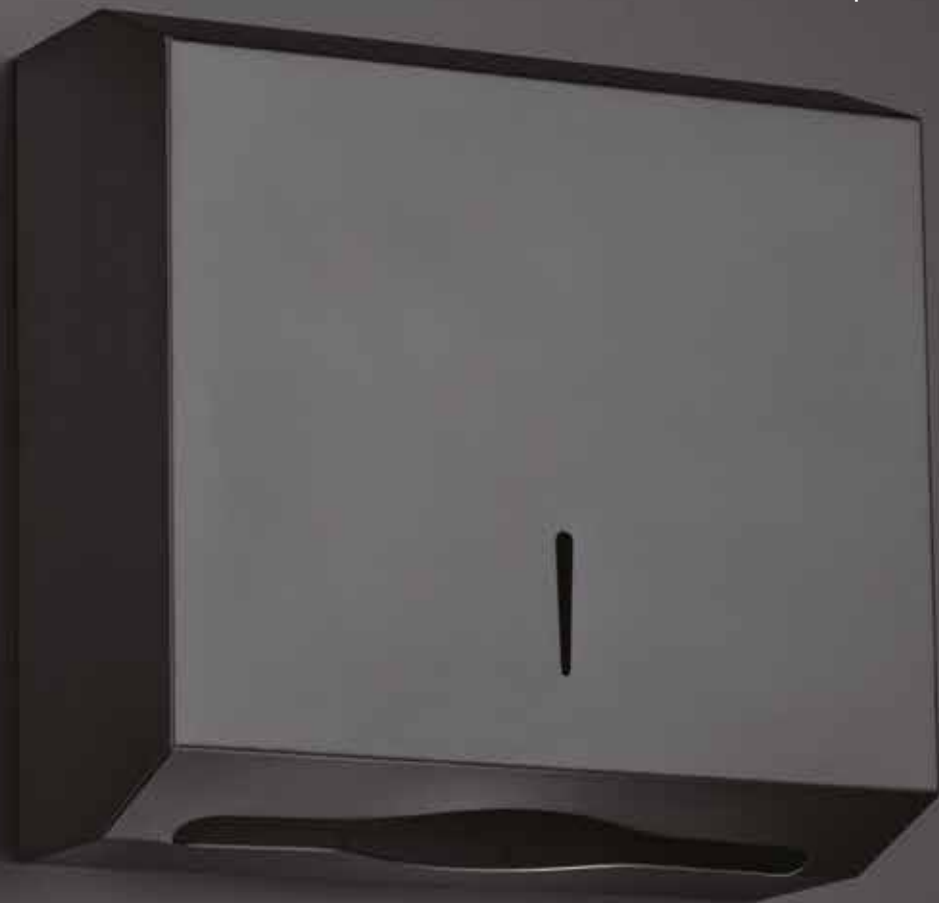

Tilting mirror for dissabled people
400×600×120 mm

301401031

PUBLIC spaces

Not even the smallest of projects are to be overlooked!

With the PUBLIC series, you can reliably equip any space, from the towel hook to the last shelf. A professional solution for anyone who welcomes a minimalist design, and precise craftsmanship, along with a wide selection of products.