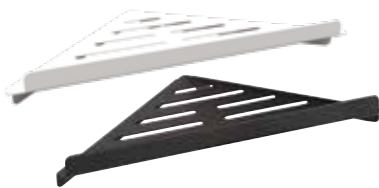

Corner shower shelf
262×35×142 mm

102308264
102308260